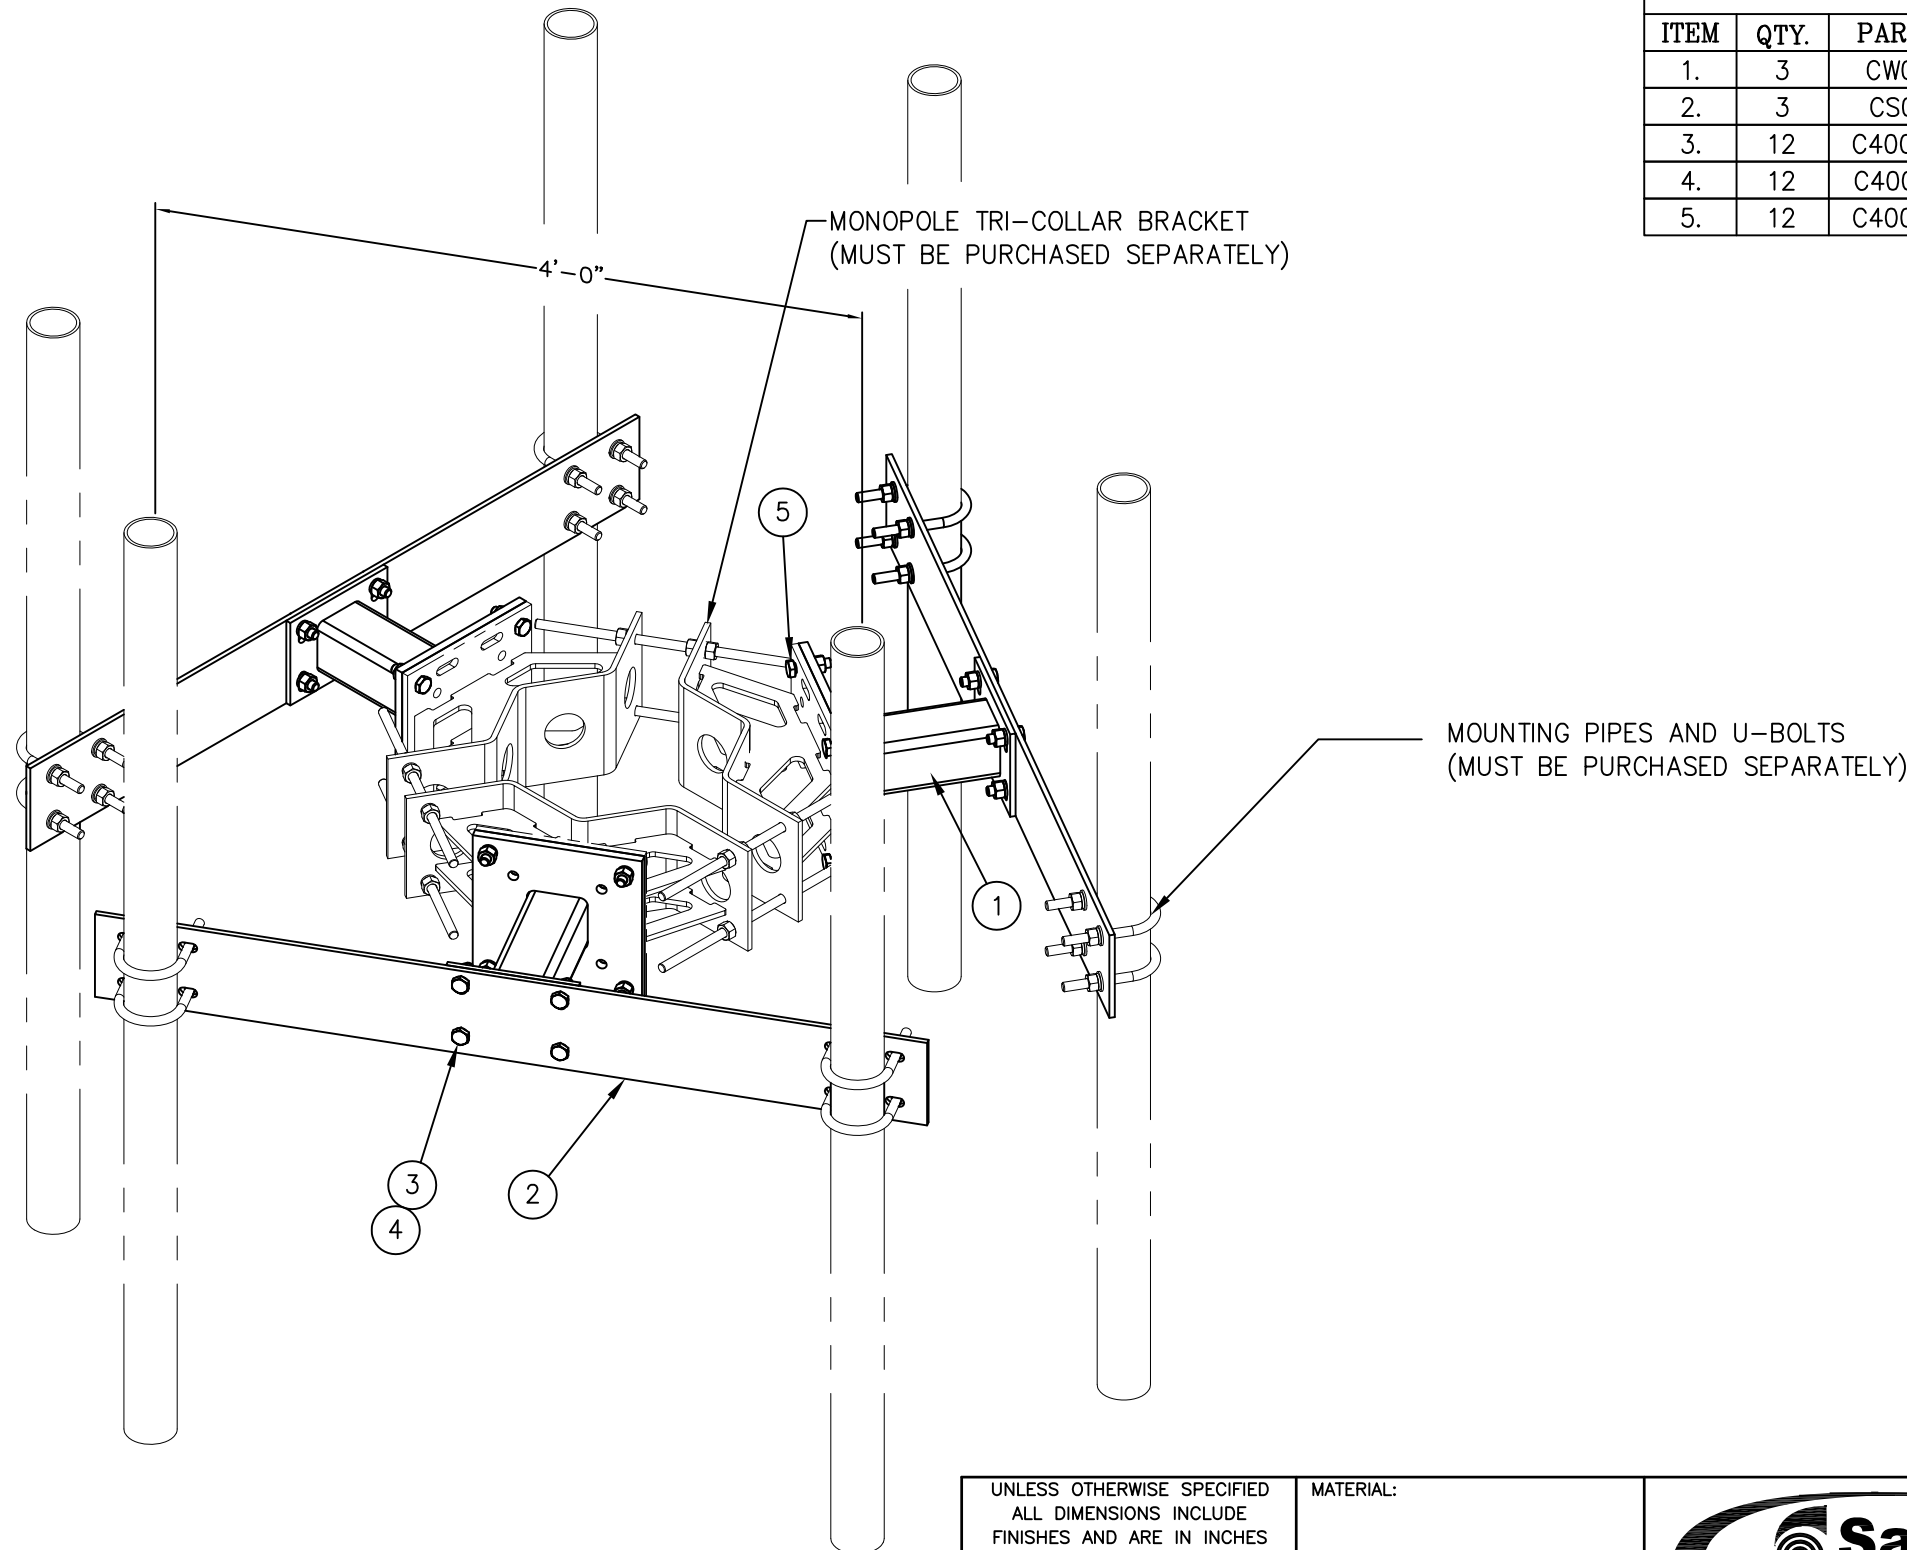

C10114400 1' STANDOFF W/4' SEPARATION

ITEM	QTY.	PART. NO.	DESCRIPTION	WEIGHT
1.	3	CW00484	WELDMENT, 1' STANDOFF	114
2.	3	CS02102	PLATE, 4' SEPARATION	207
3.	12	C40026024	BOLT ASSEMBLY, 5/8 ϕ X 2 1/4 A325	6
4.	12	C40031003	FLATWASHER, 5/8 ϕ	1
5.	12	C40026025	BOLT ASSEMBLY, 5/8" ϕ X 2 1/2" A325	6
TOTAL WEIGHT				334

ISOMETRIC VIEW

UNLESS OTHERWISE SPECIFIED
ALL DIMENSIONS INCLUDE
FINISHES AND ARE IN INCHES
TOLERANCES: FRACTIONS $\pm 1/16''$
ANGLES $\pm 1/2$ DEG.
DECIMALS $\pm .010''$

MATERIAL:
TOLERANCES DO NOT APPLY
TO RAW MATERIAL

1' STANDOFF WITH 4' SEPARATION
NO ANTENNA MOUNTING PIPES

REV	DATE	DRW/CHK	DESCRIPTION

DATE	7/15/09	SIZE	B	DRAWING NO.	C10114400	REV	0
DRAWN BY	JV	SCALE	None	PAGE	1 OF 1	CHECKED BY	MC